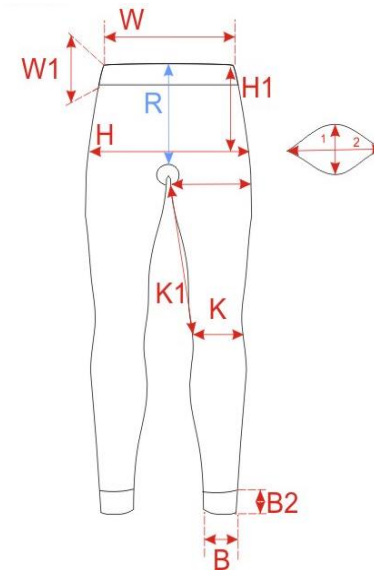

SOLACE MEN TOP			
No.		M/L	XL/XXL
A	Neck width	17	18
D	1/2 Chest	39	42
T	1/2 Waist	40	42
T1	Waist position	44	46
F	Bottom	40	42
G	Front neck drop	7	8
H	Length (Fm neck seam to bottom)	67	69
S	Sleeve length (Fm neck seam)	72	74
O	Armhole	26	27
P2	Bicept width	18	20
P1	1/2 Circufermce of the elbow	13,5	14,5
P	Sleeve open	9	10
Z	Length of the madarin collar on top	18,5	19,5
Z1	Height to the mandarin collar	2,5	2,5
	Bottom height	2,5	2,5

SOLACE MEN PANTS			
No.		M/L	XL/XXL
W	1/2 Width of waist/with elastic band	32	34
W1	Belt length	3,5	3,5
H1	Hips Position	17	18
H	1/2 Width of Hips	40	42
L	Length of inside leg (Excl. gusset)	65	68
C	Width of tight	22	24
K1	Knee Position	25	26
K	Width of leg on knee line	17	17
B	Width of leg on bottom line	10	11
R	Front rise including belt	27	30
R1	Back rise including belt	29	32
1	Gore width	6	6
2	Gore height	13	13
	Waist height	3,5	3,5
	Leg opening height	2,5	2,5

### SOLACE WOMEN TOP

No.		S/M	M/L
A	Neck width	17	18
B	Shoulder length		
D	1/2 Width of chest	33,5	37
T	1/2 width of waist	32	35,5
T1	Waist position	38	40
F	Width of bottom	31	34,5
G	Front neck drop	5,5	5,5
H	Front length fm shoulder	64	66
S1	Sleeve length	67	69,6
L	Under arm		
O	Armhole	19	20,5
P2	1/2 Biceps width	14,5	16,5
P1	1/2 width of elbow	12	13,5
P	1/2 Width of open sleeve	8	9
	Bottom height	2,5	2,5
	Collar height	2,5	2,5
	Cuff height	2,5	2,5

Gobi/Guru top				
No.		15-18Y	12/15Y	9/11Y
A	Neck width	17	17	
D	1/2 Width of chest	33,5	35	32
T	1/2 width of waist	32	35	32
T1	Waist position	38	34	33
F	Width of bottom	31	34	31
G	Front neck drop	5,5	5	4
H	Front length fm shoulder	64	54	50
S1	Sleeve length	67	57	52
P2	1/2 Biceps width	14,5	13	11,5
P1	1/2 width of elbow	12	10	9
P	1/2 Width of open sleeve	8	7,5	6,5
	1/2 length of the mandarin collar on top	2,5	16	15,5
	Collar height	2,5	2,5	2,5
	Cuff height	2,5	2,2	2,2