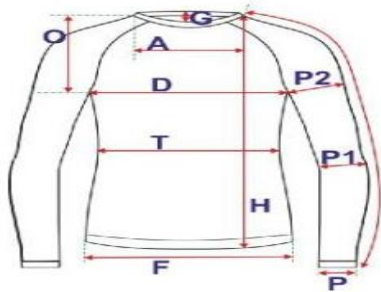

SOLACE MEN TOP			
No.		M/L	XL/XXL
A	Neck width	17	18
D	1/2 Chest	39	42
T	1/2 Waist	40	42
T1	Waist position	44	46
F	Bottom	40	42
G	Front neck drop	7	8
H	Length (Fm neck seam to bottom)	67	69
S	Sleeve length (Fm neck seam)	72	74
O	Armhole	26	27
P2	Bicept width	18	20
P1	1/2 Circufermce of the elbow	13,5	14,5
P	Sleeve open	9	10
Z	Length of the madarin collar on top	18,5	19,5
Z1	Height to the mandarin collar	2,5	2,5
	Bottom height	2,5	2,5

SOLACE MEN PANTS			
No.		M/L	XL/XXL
W	1/2 Width of waist/with elastic band	32	34
W1	Belt length	3,5	3,5
H1	Hips Position	17	18
H	1/2 Width of Hips	40	42
L	Length of inside leg (Excl. gusset)	65	68
C	Width of tight	22	24
K1	Knee Position	25	26
K	Width of leg on knee line	17	17
B	Width of leg on bottom line	10	11
R	Front rise including belt	27	30
R1	Back rise including belt	29	32
1	Gore width	6	6
2	Gore height	13	13
	Waist height	3,5	3,5
	Leg opening height	2,5	2,5

### SOLACE WOMEN TOP

No.		S/M	M/L
A	Neck width	17	18
B	Shoulder length		
D	1/2 Width of chest	33,5	37
T	1/2 width of waist	32	35,5
T1	Waist position	38	40
F	Width of bottom	31	34,5
G	Front neck drop	5,5	5,5
H	Front length fm shoulder	64	66
S1	Sleeve length	67	69,6
L	Under arm		
O	Armhole	19	20,5
P2	1/2 Biceps width	14,5	16,5
P1	1/2 width of elbow	12	13,5
P	1/2 Width of open sleeve	8	9
	Bottom height	2,5	2,5
	Collar height	2,5	2,5
	Cuff height	2,5	2,5

### SOLACE WOMEN PANTS

No.		S/M	M/L
W	1/2 Width of waist/with elastic band	29,5	32,5
W1	Belt length	4,7	4,7
H1	Hips Position	16	16
H	1/2 Width of Hips	34	36
L	Length of inside leg (Excl. gusset)	68	72
C	Width of tight	17	19
K1	Knee Position	33	34
K	Width of leg on knee line	12,5	13
B	Width of leg on bottom line	9	10
R	Front rise including belt	21	23
R1	Back rise including belt	23	25
1	Gore width	6	6
2	Gore height	13	13
	Leg opening height	2,5	2,5