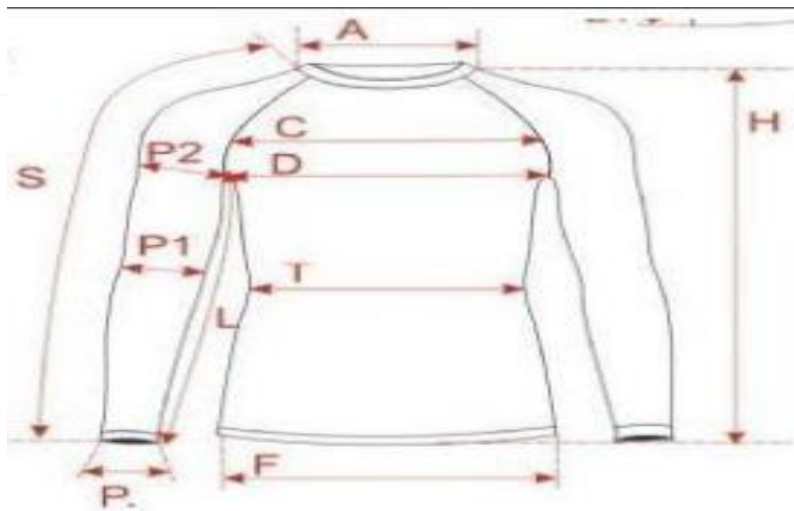

SOLACE MEN TOP			
No.		M/L	XL/XXL
A	Neck width	17	18
D	1/2 Chest	39	42
T	1/2 Waist	40	42
T1	Waist position	44	46
F	Bottom	40	42
G	Front neck drop	7	8
H	Length (Fm neck seam to bottom)	67	69
S	Sleeve length (Fm neck seam)	72	74
O	Armhole	26	27
P2	Bicept width	18	20
P1	1/2 Circufermce of the elbow	13,5	14,5
P	Sleeve open	9	10
Z	Length of the madarin collar on top	18,5	19,5
Z1	Height to the mandarin collar	2,5	2,5
	Bottom height	2,5	2,5

SOLACE MEN PANTS			
No.		M/L	XL/XXL
W	1/2 Width of waist/with elastic band	32	34
W1	Belt length	3,5	3,5
H1	Hips Position	17	18
H	1/2 Width of Hips	40	42
L	Length of inside leg (Excl. gusset)	65	68
C	Width of tight	22	24
K1	Knee Position	25	26
K	Width of leg on knee line	17	17
B	Width of leg on bottom line	10	11
R	Front rise including belt	27	30
R1	Back rise including belt	29	32
1	Gore width	6	6
2	Gore height	13	13
	Waist height	3,5	3,5
	Leg opening height	2,5	2,5

### SOLACE WOMEN TOP

No.		S/M	M/L
A	Neck width	17	18
B	Shoulder length		
D	1/2 Width of chest	33,5	37
T	1/2 width of waist	32	35,5
T1	Waist position	38	40
F	Width of bottom	31	34,5
G	Front neck drop	5,5	5,5
H	Front length fm shoulder	64	66
S1	Sleeve length	67	69,6
L	Under arm		
O	Armhole	19	20,5
P2	1/2 Biceps width	14,5	16,5
P1	1/2 width of elbow	12	13,5
P	1/2 Width of open sleeve	8	9
	Bottom height	2,5	2,5
	Collar height	2,5	2,5
	Cuff height	2,5	2,5

### SOLACE WOMEN PANTS

No.		S/M	M/L
W	1/2 Width of waist/with elastic band	29,5	32,5
W1	Belt length	4,7	4,7
H1	Hips Position	16	16
H	1/2 Width of Hips	34	36
L	Length of inside leg (Excl. gusset)	68	72
C	Width of tight	17	19
K1	Knee Position	33	34
K	Width of leg on knee line	12,5	13
B	Width of leg on bottom line	9	10
R	Front rise including belt	21	23
R1	Back rise including belt	23	25
1	Gore width	6	6
2	Gore height	13	13
	Leg opening height	2,5	2,5