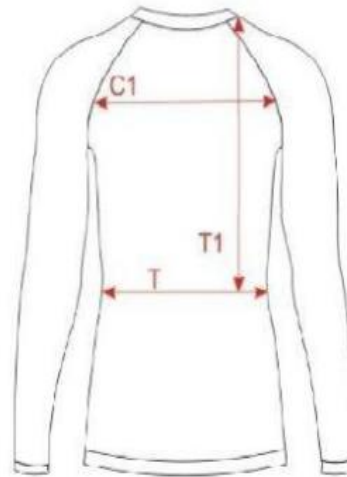

SOLACE MEN TOP			
No.		M/L	XL/XXL
A	Neck width	17	18
D	1/2 Chest	39	42
T	1/2 Waist	40	42
T1	Waist position	44	46
F	Bottom	40	42
G	Front neck drop	7	8
H	Length (Fm neck seam to bottom)	67	69
S	Sleeve length (Fm neck seam)	72	74
O	Armhole	26	27
P2	Bicept width	18	20
P1	1/2 Circufermce of the elbow	13,5	14,5
P	Sleeve open	9	10
Z	Length of the madarin collar on top	18,5	19,5
Z1	Height to the mandarin collar	2,5	2,5
	Bottom height	2,5	2,5

SOLACE MEN PANTS			
No.		M/L	XL/XXL
W	1/2 Width of waist/with elastic band	32	34
W1	Belt length	3,5	3,5
H1	Hips Position	17	18
H	1/2 Width of Hips	40	42
L	Length of inside leg (Excl. gusset)	65	68
C	Width of tight	22	24
K1	Knee Position	25	26
K	Width of leg on knee line	17	17
B	Width of leg on bottom line	10	11
R	Front rise including belt	27	30
R1	Back rise including belt	29	32
1	Gore width	6	6
2	Gore height	13	13
	Waist height	3,5	3,5
	Leg opening height	2,5	2,5

### SOLACE WOMEN TOP

No.		S/M	M/L
A	Neck width	17	18
B	Shoulder length		
D	1/2 Width of chest	33,5	37
T	1/2 width of waist	32	35,5
T1	Waist position	38	40
F	Width of bottom	31	34,5
G	Front neck drop	5,5	5,5
H	Front length fm shoulder	64	66
S1	Sleeve length	67	69,6
L	Under arm		
O	Armhole	19	20,5
P2	1/2 Biceps width	14,5	16,5
P1	1/2 width of elbow	12	13,5
P	1/2 Width of open sleeve	8	9
	Bottom height	2,5	2,5
	Collar height	2,5	2,5
	Cuff height	2,5	2,5

Gobi/Guru top				
No.		15-18Y	12/15Y	9/11Y
A	Neck width	17	17	
D	1/2 Width of chest	33,5	35	32
T	1/2 width of waist	32	35	32
T1	Waist position	38	34	33
F	Width of bottom	31	34	31
G	Front neck drop	5,5	5	4
H	Front length fm shoulder	64	54	50
S1	Sleeve length	67	57	52
P2	1/2 Biceps width	14,5	13	11,5
P1	1/2 width of elbow	12	10	9
P	1/2 Width of open sleeve	8	7,5	6,5
	1/2 length of the mandarin collar on top	2,5	16	15,5
	Collar height	2,5	2,5	2,5
	Cuff height	2,5	2,2	2,2